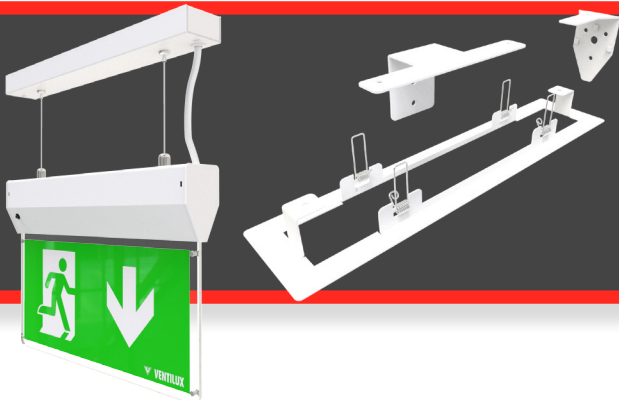

VENTILUX

THE EMERGENCY LIGHTING SPECIALISTS

SPRING SALE

VALID 01/05/19 - 31/05/19

ECONOMY RANGE 3 YEARS WARRANTY

VELA

SLIMLINE WALL MOUNTED BOX EXIT (INC ALL PANELS)
MAINTAINED
VLM3/LED

FUSION

LED MULTI MOUNTING EXIT (INC ALL PANELS)
AVAILABLE IN WHITE, BLACK & CHROME

EVOLUX 3W

EVOLUX LED DOWN LIGHTER (5 WATT/170 LUMENS)
AVAILABLE IN CHROME & WHITE
EVONM3/LED/5W

EVOLUX 5W

EVOLUX LED DOWN LIGHTER (3 WATT/75 LUMENS)
AVAILABLE IN WHITE