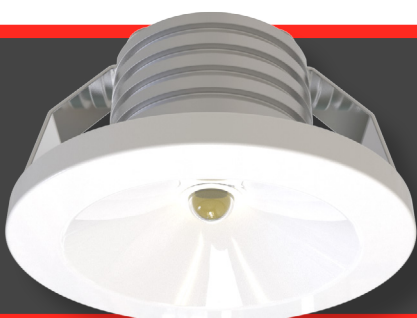

VENTILUX

THE EMERGENCY LIGHTING SPECIALISTS

SPRING SALE

VALID 01/05/19 - 31/05/19

ECONOMY RANGE 3 YEARS WARRANTY

VELA

SLIMLINE WALL MOUNTED BOX EXIT (INC ALL PANELS)
MAINTAINED
VLM3/LED

FUSION

LED MULTI MOUNTING EXIT (INC ALL PANELS)
AVAILABLE IN WHITE, BLACK & CHROME

EVOLUX 3W

EVOLUX LED DOWN LIGHTER (5 WATT/170 LUMENS)
AVAILABLE IN CHROME & WHITE
EVONM3/LED/5W

EVOLUX 5W

EVOLUX LED DOWN LIGHTER (3 WATT/75 LUMENS)
AVAILABLE IN WHITE

VISOR - LED BULK HEAD IP65

1 WATT/70 LUMENS

MAINTAINED VIM3/LED

NON-MAINTAINED VINM3/LED

VISOR

LED DOUBLE SIDED EXIT

MAINTAINED VIM3/LED/DS

ETS LED IP5