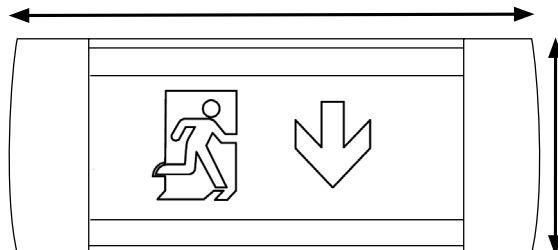

## Installation notes

- Suitable for wall mounting.
- 20mm cable entry on side of unit.
- 20mm cable entry on rear of unit.
- Dimensions 430mm L x 63mm D x 201mm H.
- Supplied complete with LED lamp source.

## EXIT sign legend options

ISO 7010

EDF

ENG/ARABIC

65mm

460mm

180mm