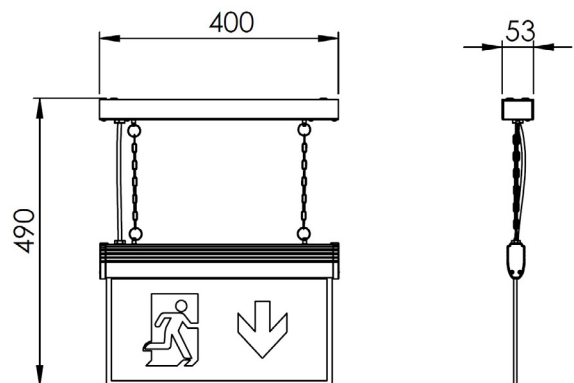

- Competitively priced, ceiling mounted double sided hanging EXIT.
- Easy to install and maintain
- Available in self-contained versions.
- IP20 as standard
- Supplied with lamp
- 36m viewing distance
- 2 year warranty

Specification

**Self-contained - to specify state the following
IP20 LED double sided ceiling mounted self-contained
emergency EXIT sign as the HORIZON LED range.**

Part Number _____

Catalogue Numbers

System Mode	Part Number	Weight (kg)
Maintained 3 hour - white	HZM3/LED/WH	1.1
Maintained 3 hour - chrome	HZM3/LED/CH	1.1
Maintained 3 hour - brass	HZM3/LED/BR	1.1