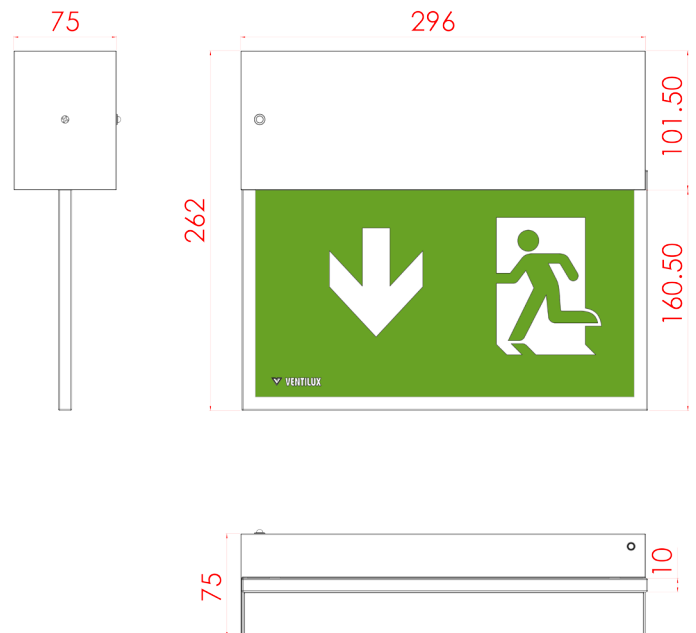

## Product Features

- 8 high output SAMSUNG white LEDs.
- Lamp colour - 5000K.
- Lamp power - 1W.
- 120 lumens in emergency.
- Aesthetically pleasing wall mounted LED EXIT sign.
- Stylish stainless steel housing.
- Easy to install and maintain.
- IP40 as standard.
- 32m viewing distance.
- Class I.

## Installation notes

- Suitable for ceiling mounting.
- 20mm cable entry on rear of unit.
- Dimensions - See diagram.
- Weight: 2.9Kg.
- Temperature range - 0°C to 45°C.

\*Equipment dimensions may vary with different systems.