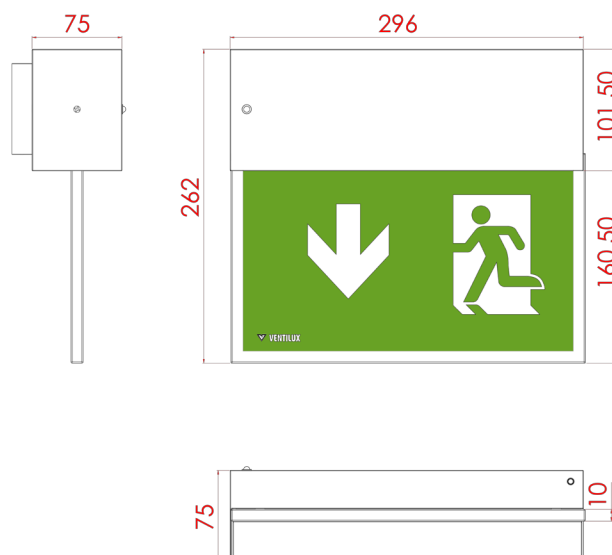

VANGUARD WALL MOUNTED

PREMIUM RANGE

Product Features

- 8 high output SAMSUNG white LEDs.
- Lamp colour - 5000K.
- Lamp power - 1W.
- 120 lumens in emergency.
- Aesthetically pleasing wall mounted LED EXIT sign.
- Stylish stainless steel housing.
- Easy to install and maintain.
- 3 way ceramic terminal block.
- IP40 as standard.
- 32m viewing distance.
- Class I.

Materials

- Housing - stainless steel.
- Panel - flame retardant clear acrylic plastic.
- Batteries (self-contained) - 4.8V 1.3A/h Ni-Mh.

Installation notes

- Suitable for wall mounting.
- 20mm cable entry on rear of unit.
- Dimensions - See diagram.
- Weight: 2.9Kg.
- Temperature range - 0°C to 45°C.

*Equipment dimensions may vary with different systems.

Colours:  Steel

System Mode

Self contained. Maintained 3 hour

Part Number

VGDM3/LED/WM

Premium Range products carry **3 years warranty** as standard.

Extended **Warranty** options

6 Years /6Y

10 Years /10Y

EXIT sign legend options

ISO 7010

EDF

Also available