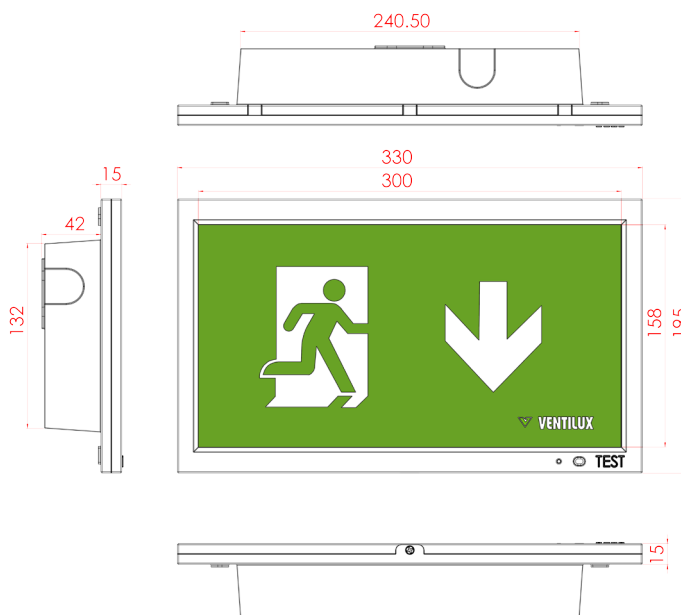

*Equipment dimensions may vary with different systems.