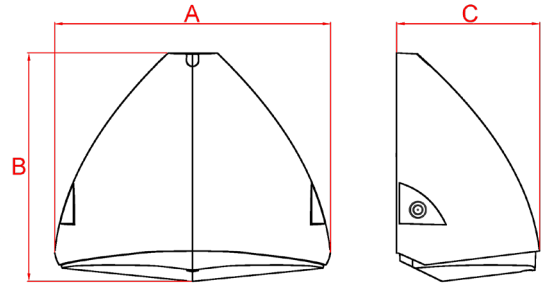

Alpha

IP65 Bulkhead DALI

450 Lumens (Emergency)	11 Watts	4000K	Wall Mounting
NiCd Battery	IK 10	IP 65	8Y Warranty

Order Code	ALM3/LED/*DAC
Mode of operation	Combined Maintained DALI
DALI Interface	For Controlled Monitoring and Reporting
Emergency duration	3 hours
Input voltage	230/240V (207VAC - 264VAC) 50/60Hz
Power consumption	3VA (Non-Maintained)
Battery type	Rechargeable NiCd Battery 4.8V 4.5Ah
Battery low voltage cut off	4.8V DC
Battery discharge current @ 6.4V DC	0.94A
Lamp	P _{rated} = 18W LED
Lamp colour	4000K
Lamp lumen level in mains	1700 lm
Lamp lumen level in emergency	450 lm
Lamp Lifetime	L ₈₀ B ₅₀
Nominal lamp current (Mains)	I _{rated} = 0.34A CC
Nominal lamp power (Mains)	P _{rated} = 11W
Ingress protection	IP65
Cable entry	20mm on rear and side of product
Luminaire class	Class I
Product Weight	2.35kg
Packaging Weight	0.25Kg
Standards	EN61347-2-7, EN61347-2-13, EN 60598-2-22, EN 55015
Environment	0°C to 45°C up to 80% relative humidity