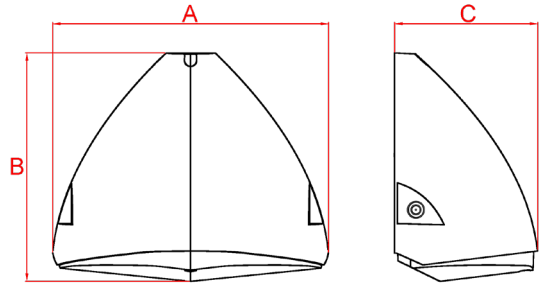

Alpha

IP65 Bulkhead DALI Wireless