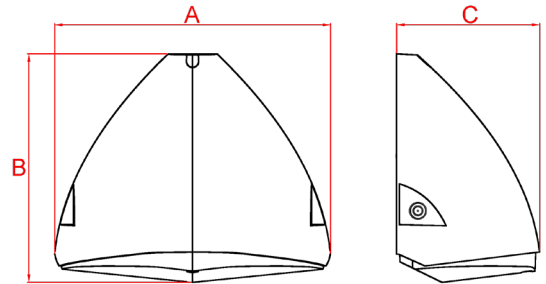

Alpha

IP65 Wall Mounted Bulkhead