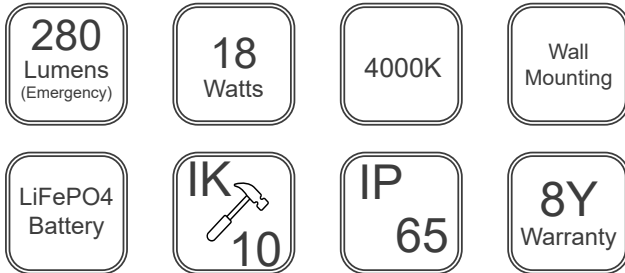

Alpha

IP65 Wall Mounted Bulkhead

Materials

Housing: Die-Cast Aluminium
Diffuser: Polycarbonate

Standard Colours:
*Black - RAL 9005
Add **BL** to Order Code
*Grey - RAL 9022
Add **GY** to Order Code
*White - RAL 9016
Add **WH** to Order Code

Alternative Colours Available Upon Request

Warranty

Standard Warranty: 8 Years
Alternative Warranty: 10 Years
Add /10 Years to Order Code

Order Code	ALM3/LED/*
Mode of operation	Maintained
Emergency duration	3 hours
Input voltage	230/240V 50/60Hz
Power consumption	20VA, PF = 0.96
Battery type	6.4V 1.5Ah LiFePO4 battery
Battery low voltage cut off	5 VDC
Battery discharge current @ 6.4VDC	0.4A
Lamp	P _{rated} = 18W LED
Lamp colour	4000K
Lamp lumen level in emergency	280 lm
Lamp lumen level in mains	2500 lm
Lamp Lifetime	L ₈₀ B ₅₀ 50000 Hours
Nominal lamp power in emergency	P _{rated} = 2W
Nominal lamp current in mains	0.5A
Maximum output voltage with no lamp connected	U OUT = 60 VDC
Cable entry	20mm on rear and side of product
Ingress protection	IP65
Impact Resistance	IK10
Luminaire class	Class I
Weight	2.35kg
Standards	EN61347-2-7, EN61347-2-13, EN 60598-2-22
Environment	0°C to 45°C up to 80% relative humidity