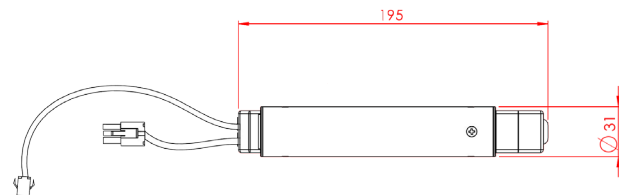

EVOLUX 3W

COMMERCIAL RANGE

Product Features

- 3 Watt LED.
- Lamp colour - 6500K.
- 111 lumens in emergency.
- Competitively priced, discreet LED down lighter.
- Easy to install and maintain.
- Specifically designed reflector to maximise lumen output.
- IP20 as standard.
- Class I.

Materials

- Lamp head - spun aluminium.
- Charger Body - aluminum and flame retardant ABS plastic.
- Battery housing - aluminum and flame retardant ABS plastic.
- Batteries (self-contained) - 3.6V 1.5A/h Ni-Cd.

Installation notes

- Suitable for a 35mm ceiling cut out.
- Suitable for 165mm ceiling void.
- Dimensions - See diagram.
- Weight: 0.3Kg.
- Temperature: 0°C - 45°C.

*Equipment dimensions may vary with different systems.

Chrome

Black

Colours:

-  Chrome
-  White RAL 9016 - add /WH to product code
-  Black RAL 9017 - add /BL to product code

System Mode

Self contained. Non-Maintained 3 hour Chrome

Part Number

EVONM3/LED3W