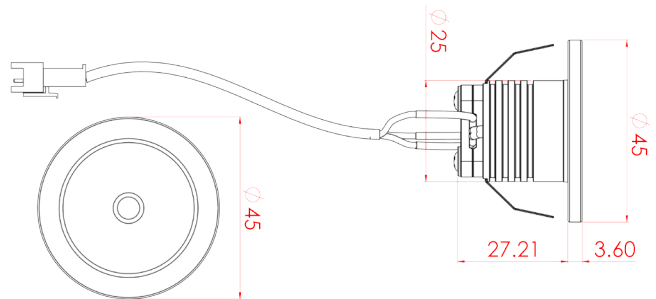

EVOLUX 3W

COMMERCIAL RANGE

Product Features

- 3 Watt LED.
- Lamp colour - 6500K.
- 111 lumens in emergency.
- Competitively priced, discreet LED down lighter.
- Easy to install and maintain.
- Specifically designed reflector to maximise lumen output.
- IP20 as standard.
- Class I.

Materials

- Lamp head - spun aluminium.
- Charger Body - aluminum and flame retardant ABS plastic.
- Battery housing - aluminum and flame retardant ABS plastic.
- Batteries (self-contained) - 3.6V 1.5A/h Ni-Cd.

Installation notes

- Suitable for a 35mm ceiling cut out.
- Suitable for 165mm ceiling void.
- Dimensions - See diagram.
- Weight: 0.3Kg.
- Temperature: 0°C - 45°C.

*Equipment dimensions may vary with different systems.

Chrome

Black

Colours:

-  Chrome
-  White RAL 9016 - add /WH to product code
-  Black RAL 9017 - add /BL to product code

System Mode

Self contained. Non-Maintained 3 hour Chrome

Part Number

EVONM3/LED3W