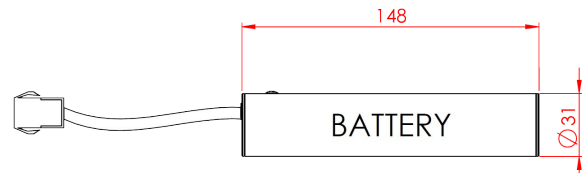

Installation notes

- Suitable for a 35mm ceiling cut out.
- Suitable for 165mm ceiling void.
- Dimensions - See diagram.
- Weight: 0.3Kg.
- Temperature: 0°C - 45°C.

*Equipment dimensions may vary with different systems.