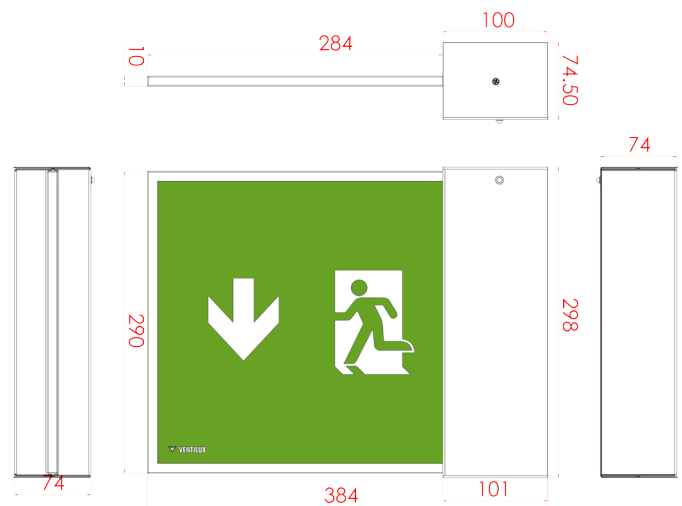

VANGUARD WALL KIT

PREMIUM RANGE

Product Features

- 8 high output SAMSUNG white LEDs.
- Lamp colour - 5000K.
- Lamp power - 1W.
- 120 lumens in emergency.
- Aesthetically pleasing wall mounted LED EXIT sign.
- Stylish stainless steel housing.
- Easy to install and maintain.
- IP40 as standard.
- 32m viewing distance.
- Class I.

Materials

- Housing - stainless steel.
- Panel - flame retardant clear acrylic plastic.
- Batteries (self-contained) - 4.8V 1.3A/h Ni-Mh.

Installation notes

- Suitable for wall mounting.
- 20mm cable entry on rear of unit.
- Dimensions - See diagram.
- Weight: 2.9Kg.
- Temperature range - 0°C to 45°C.

*Equipment dimensions may vary with different systems.

EXIT sign legend options

ISO 7010

EDF

Colours:

Steel

White - RAL 9016 - add /WH to order code

Black - RAL 9017 - add /BL to order