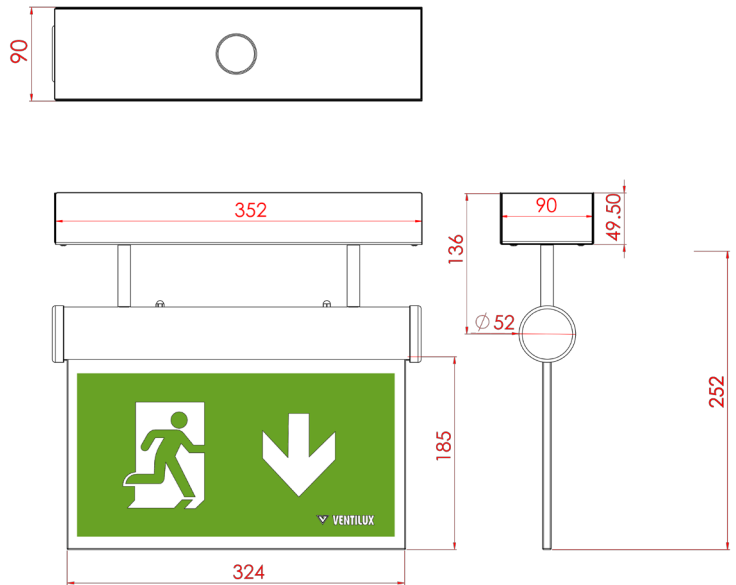

VASARI LED CEILING MOUNTED

PREMIUM RANGE

Product Features

- 8 high output SAMSUNG white LEDs.
- Lamp colour - 5000K.
- Lamp power - 1W.
- 120 lumens in emergency.
- Competitively priced, ceiling mounted hanging LED EXIT sign.
- Easy to install and maintain.
- IP40 as standard.
- 36m viewing distance.
- Class I.

Materials

- Housing - sheet steel folded metal.
- Panel - flame retardant clear acrylic plastic.
- Batteries (self-contained) - 4.8V 1.3A/h Ni-Mh.

Installation notes

- Suitable for ceiling mounting.
- 20mm cable entry on rear of ceiling bracket.
- Dimensions - See diagram.
- Weight: 2.1Kg.
- Temperature range - 0°C to 45°C.

Brass variant

*Equipment dimensions may vary with different systems.

EXIT sign legend options

ISO 7010

EDF

- Colours:**
- White - RAL 9016 - add /WH to order code
 - Black - RAL 9017 - add /BL to order
 - Brushed Brass - add /BBR to order code
 - Chrome - add /CH to order code