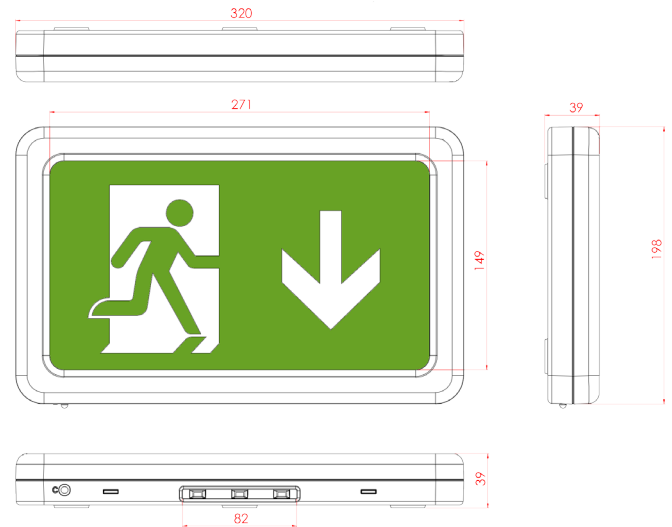

Product Features

- 12 high output white LEDs on panel.
- 3 high output white LEDs on downlighter.
- Lamp colour - 5000K.
- Lamp power - 0.6W.
- 70 lumens in emergency.
- Competitively priced, LED EXIT sign.
- Easy to install and maintain.
- Integrated LED down-lighter.
- Supplied with ISO 01, 02, 03 and 04 decals for flexibility on site.
- IP20 as standard.
- 30m viewing distance.
- Class I.

*Equipment dimensions may vary with different systems.

Materials

- Body - flame retardant ABS.
- Panel - flame retardant acrylic.
- Legend - flame retardant PVC.
- Batteries (self-contained) - 3.6V 1.8Ah Ni-Cd.

Installation notes

- Suitable for wall mounting.
- 20mm cable entry on rear of unit.
- Dimensions - See diagram.
- Weight: 1.1Kg.
- Temperature range - 0°C to 45°C.

Colours:

- White - RAL 9016
- Black - RAL 9017

System Mode

- Self contained. Maintained 3 hour White
- Self contained. Maintained 3 hour Black

Part Number

- VLM3/LED
- VLM3/LED/BL

EXIT sign legend options

ISO 7010

EDF

TUV Certified