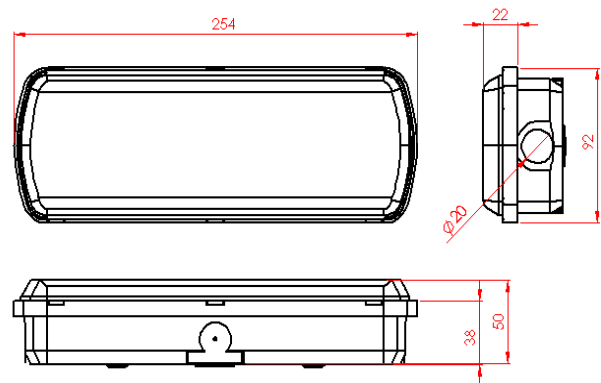

*Equipment dimensions may vary with different systems.