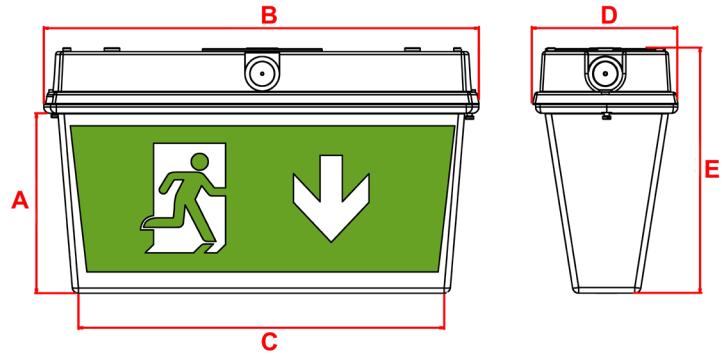

## Double-Sided Surface Mounted Exit

28m Viewing Distance	IP 65	Ni-Mh Battery	Ceiling Mounting
1 Kg	6500K	Class I	6Y Warranty