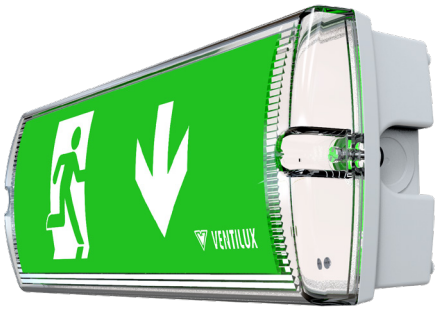

Visor Pro

Surface Mounted Exit Sign

22m Viewing Distance	IP 65	Ni-Mh Battery	Wall Mounting
0.8Kg	6500K	Class I	6Y Warranty

Materials

Housing: Polycarbonate
 Adhesive Legend: Polycarbonate
 Standard Colour: White - RAL 9016

Warranty

Standard Warranty: 6 Years
 Alternative Warranty: 10 Years
 Add /10Y Years to Order Code

Order Code	ZVIPROM3LED**
Mode of operation	Maintained
Emergency duration	3 hours
Input voltage	230/240V (207VAC - 264VAC) 50/60Hz
Power consumption	5VA
Battery type	Rechargeable high temp Ni-Mh 4.8V 1.3Ah
Battery low voltage cut off	4V DC
Battery discharge current @ 4.8V DC	0.28
Lamp Lifetime	$L_{80}^{B_{50}}$ 50000 Hours
Lamp	1W LED
Lamp colour	6500K
Lumen Level in emergency	188lm
Nominal lamp voltage	$V_{rated} = 3V DC$
Nominal lamp current @ 4.8V	$I_{rated} = 0.35A$
Nominal lamp power @ 4.8V	$P_{rated} = 1W$
Maximum output voltage with no lamp connected	U-OUT = 6V AC
Ingress protection	IP65
Cable entry	To be Drilled and Glanded on installation (Glands not included)
Luminaire class	Class I
Product Weight	0.8 Kg
Packaging Weight	0.093Kg
Standards	EN61347-2-7, EN61347-2-13, EN 60598-2-22, EN 55015
Environment	0°C to 45°C up to 80% relative humidity