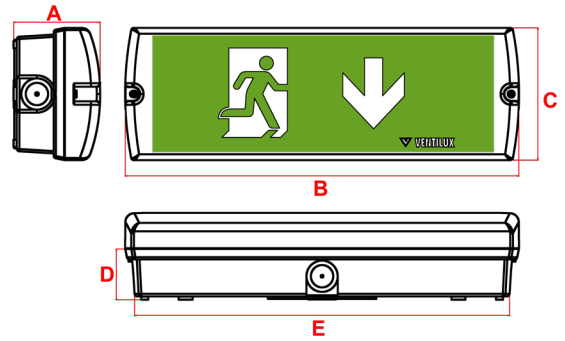

Visor Pro

Surface Mounted Exit Sign

22m Viewing Distance	IP 65	Ni-Mh Battery	Wall Mounting
0.8Kg	6500K	Class I	6Y Warranty

Materials

Housing: Polycarbonate
 Adhesive Legend: Polycarbonate
 Standard Colour: White - RAL 9016

Warranty

Standard Warranty: 6 Years
 Alternative Warranty: 10 Years
 Add /10Y Years to Order Code

Order Code	ZVIPROM3LED**
Mode of operation	Maintained
Emergency duration	3 hours
Input voltage	230/240V (207VAC - 264VAC) 50/60Hz
Power consumption	5VA
Battery type	Rechargeable high temp Ni-Mh 4.8V 1.3Ah
Battery low voltage cut off	4V DC
Battery discharge current @ 4.8V DC	0.28
Lamp Lifetime	$L_{80}^{B_{50}}$ 50000 Hours
Lamp	1W LED
Lamp colour	6500K
Lumen Level in emergency	188lm
Nominal lamp voltage	$V_{rated} = 3V DC$
Nominal lamp current @ 4.8V	$I_{rated} = 0.35A$
Nominal lamp power @ 4.8V	$P_{rated} = 1W$
Maximum output voltage with no lamp connected	U-OUT = 6V AC
Ingress protection	IP65
Cable entry	To be Drilled and Glanded on installation (Glands not included)
Luminaire class	Class I
Product Weight	0.8 Kg
Packaging Weight	0.093Kg
Standards	EN61347-2-7, EN61347-2-13, EN 60598-2-22, EN 55015
Environment	0°C to 45°C up to 80% relative humidity