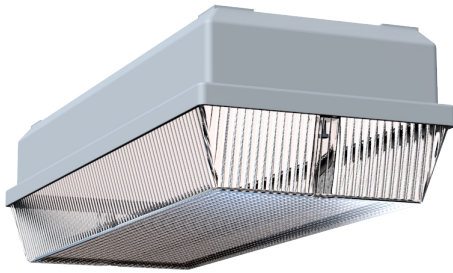

# Weatherproof Cold Room

## IP65 Cold Room Bulkhead

<b>420</b> Lumens	<b>3</b> Watt	<b>6000K</b>	Wall and Ceiling Mounting
Class <b>I</b>	<b>IP</b> <b>65</b>	<b>IK</b> <b>10</b>	<b>6Y</b> Warranty

<b>Order Code</b>	<b>WPM3/LED3W/PCR</b>
Mode of operation	Maintained - not switchable
Emergency duration	3 hours
Input voltage	230/240V 50/60Hz
Power consumption	7VA, Inom.=30mA
Battery Type	Rechargeable low temperature Ni-Cd 4.8V 4.5A/h suitable for use at -20°C to +20°C
Battery low voltage cut off	3V
Nominal battery discharge current	485mA
Lamp	3x1 watt WHITE CREE LED - 50000 hr
Lamp colour	Cool white 6000K
Lumen level	420 lm
Ingress Protection	IP65
Impact Resistance	IK10
Cable Entry	20mm on sides and Rear
Luminaire class	Class I
Product Weight	1.4Kg
Packaging Weight	0.17Kg
Standards	EN 60598-2-22, EN 61347-2-7, EN 55015
Environment	-20°C to +20°C - Not suitable for ambient temperatures greater than 20°C

### Materials

Housing: Polycarbonate  
 Standard Colour: White - RAL 9016  
 Alternative Colours Available Upon Request