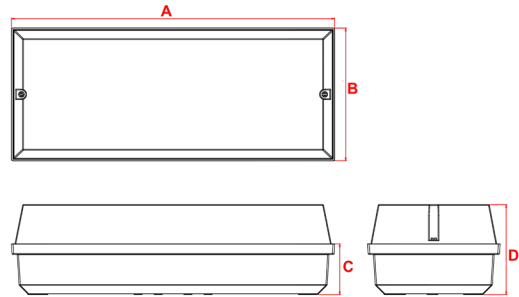

## IP65 Cold Room Bulkhead

<b>420</b> Lumens	<b>3</b> Watt	<b>6000K</b>	Wall and Ceiling Mounting
Class <b>I</b>	<b>IP</b> <b>65</b>	<b>IK</b> <b>10</b>	<b>6Y</b> Warranty

<b>Order Code</b>	<b>WPM3/LED3W/PCR</b>
Mode of operation	Maintained - not switchable
Emergency duration	3 hours
Input voltage	230/240V 50/60Hz
Power consumption	7VA, Inom.=30mA
Battery Type	Rechargeable low temperature Ni-Cd 4.8V 4.5A/h suitable for use at -20°C to +20°C
Battery low voltage cut off	3V
Nominal battery discharge current	485mA
Lamp	3x1 watt WHITE CREE LED - 50000 hr
Lamp colour	Cool white 6000K
Lumen level	420 lm
Ingress Protection	IP65
Impact Resistance	IK10
Cable Entry	20mm on sides and Rear
Luminaire class	Class I
Product Weight	1.4Kg
Packaging Weight	0.17Kg
Standards	EN 60598-2-22, EN 61347-2-7, EN 55015
Environment	-20°C to +20°C - Not suitable for ambient temperatures greater than 20°C

Available Accessories					
Order Code	Description	Material	Cutout (mm)	Dimensions(mm)	
WP/SRK	Semi-Recessing Kit	Powder Coated Steel	360 x 143	398	179