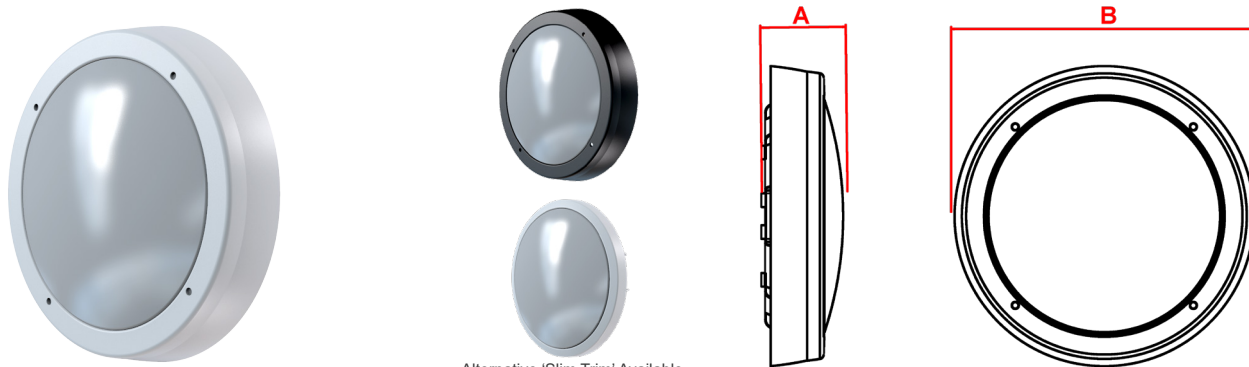

Solaris

Circular Mains Bulkhead c/w MWS

Alternative 'Slim Trim' Available

1500 Lumens	12 Watts	3000K/ 4000K	Wall and Ceiling Mounting
0.87 Kg	Class II	IP 65	MICROWAVE SENSOR

Materials

Housing:	Polycarbonate
Standard Colour:	White - RAL 9016
Alternative Colours:	Black - RAL 9017 Add /BL to Order Code

Warranty

Standard Warranty:	3 Years
Alternative Warranty:	6 Years Add /6Y Years to Order Code

Deep Trim supplied as Standard
Add /NT for Slim Trim

Order Code	SR/LED/230/MWS
Mode of operation	Mains
Input voltage	230/240V 50/60Hz
Power consumption	18VA, I _{nom} = 0.75A
Lamp	P _{rated} = 12W LED
Lamp colour	3000K (Selectable between 3000K & 4000K using switch on LED plate)
Lamp lumen level in mains	1500lm
Lamp Lifetime	L ₈₀ B ₅₀
Nominal lamp current in mains	0.35A
Maximum output voltage with no lamp connected	U OUT = 60 VDC
Detection Range	10M x 6M
Detection Angle	30° - 150°
Sensitivity Range	10/50/75/100%
Hold-Time Settings	5secs/90secs/5mins/15mins
Ingress protection	IP65
Luminaire class	CLASS II
Product Weight	0.87 kg
Packaging Weight	0.25Kg
Standards	EN61347-2-7, EN61347-2-13, EN 60598-2-22
Environment	0°C to 45°C up to 80% relative humidity