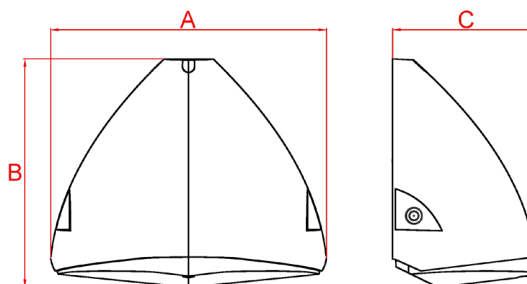

Alpha

IP65 Wall Mounted Bulkhead

180 Lumens (Emergency)	18 Watts	4000K	Wall Mounting
LiFePO4 Battery	IK 10	IP 65	6Y Warranty

Materials

Housing: Die-Cast Aluminium
Diffuser: Polycarbonate

Standard Colours:
*Black - RAL 7016
Add **BL** to Order Code
*Grey - RAL 9002
Add **GY** to Order Code
*White - RAL 9016
Add **WH** to Order Code

Alternative Colours Available Upon Request

Warranty

Standard Warranty: 6 Years
Alternative Warranty: 10 Years
Add /10 Years to Order Code

Order Code	ALM3/LED/*
Mode of operation	Maintained
Emergency duration	3 hours
Input voltage	230/240V 50/60Hz
Power consumption	20VA, PF = 0.96
Battery type	6.4V 1.5Ah LiFePO4 battery
Battery low voltage cut off	5 VDC
Battery discharge current @ 6.4VDC	0.33A
Lamp	P_{rated} = 18W LED
Lamp colour	4000K
Lamp lumen level in emergency	180 lm
Lamp lumen level in mains	1800 lm
Lamp Lifetime	L_{80 B50} 50000 Hours
Nominal lamp power in emergency	P_{rated} = 2W
Nominal lamp current in mains	0.5A
Maximum output voltage with no lamp connected	U OUT = 60 VDC
Cable entry	20mm on rear and side of product
Ingress protection	IP65
Impact Resistance	IK10
Luminaire class	Class I
Weight	2.35kg
Standards	EN61347-2-7, EN61347-2-13, EN 60598-2-22
Environment	0°C to 45°C up to 80% relative humidity

System	Order Code	Mode of Operation	Battery	Battery P/N	Lumens (Mains)	Lumens (Emergency)	Dimensions (mm)		
							A	B	C
Standalone	ALM3/LED/*	Maintained	6.4V, 1.5Ah LifePO4	70159	1800	180	319	265	165
Alternative Systems Available: Specification Sheets Available Upon Request									
DALI	ALM3/LED*/DA	Maintained	4.8V, 4.5Ah Ni-Cd	70243	1100	400	319	265	165

Photometrics

Mounting Height	Lighting level directly under Luminaire (Lux)	Luminaire Spacing (Metres)										
		0.5lx	1.0lx	0.5lx	1.0lx	0.5lx	1.0lx	0.5lx	1.0lx	0.5lx	1.0lx	
2m	16.50	5.1	4.2	12.1	10.2	10.5	8.8	8.8	7.5	3.7	3.0	
2.5m	10.56	5.6	4.5	13.6	11.2	11.7	9.7	9.9	8.2	4.1	3.3	
3m	7.33	6.0	4.8	14.8	12.0	12.8	10.4	10.8	8.7	4.4	3.4	
4m	4.12	6.6	5.0	16.6	13.1	14.3	11.4	12.1	9.6	4.8	3.5	
6m	1.83	7.1	4.7	18.9	14.2	16.3	12.1	13.7	10.0	5.0	3.2	
8m	1.03	6.8	1.6	20.0	13.7	17.1	11.6	14.2	9.4	4.7	0.9	
10m	0.66	5.2	-	20.0	10.4	17.0	8.8	14.0	7.2	3.6	-