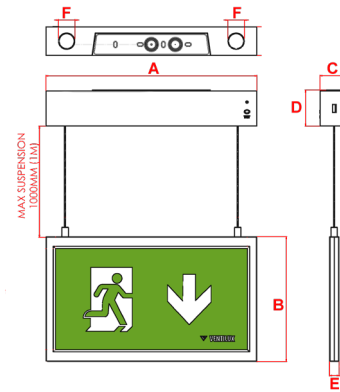

Atlantic SP

Suspended Exit Sign DALI Wireless

30m Viewing Distance	IP 40	LiFePO4 Battery	Wall and Ceiling Mounting
1.2Kg	5700K	Class II	6Y Warranty

Order Code	ATSPM3/LED/DAW
Mode of operation	Maintained
DALI Interface	For Controlled Monitoring and Reporting
Emergency duration	3 hours
Input voltage	230/240V (207VAC - 264VAC) 50/60Hz
Power consumption	5.5VA, I _{nom} = 23mA (Full Battery)
Battery type	Rechargeable LiFePO4 Battery 3.2V 3.2Ah
Battery low voltage cut off	2.5V DC
Battery discharge current @ 3.2V DC	0.5A
Lamp	1W
Lamp colour	5700K
Viewing Distance	30m
Lamp Lifetime	L _{80 B50} 80000 Hours
Nominal lamp voltage	V _{rated} = 3V DC
Nominal lamp current	I _{rated} = 0.35A CC
Nominal lamp power	P _{rated} = 1W
Maximum output voltage with no lamp connected	U-OUT = 5V DC
Ingress protection	IP40
Cable entry	20mm on top and rear of product
Luminaire class	Class II
Product Weight	1.2Kg
Packaging Weight	0.16Kg
Standards	EN61347-2-7, EN61347-2-13, EN 60598-2-22, EN 55015
Environment	0°C to 45°C up to 80% relative humidity.

System	Order Code	Mode of Operation	Battery	Battery P/N	Viewing Distance	Dimensions (mm)					
						A	B	C	D	E	F
DALI Wireless	ATSPM3/LED/DAW	Maintained	LiFePO4 3.2V, 3.2Ah	70261	30 Metres	330	195	60	80	15	26
Alternative Systems Available: Specification sheets available upon request											
Standalone	ATSP2M3/LED	Maintained	LiFePO4 6.4V, 0.6Ah	70270	30 Metres	330	195	45	56.5	15	26
DALI	ATSP2M3/LED/DA	Maintained	LiFePO4 3.2V, 3.2Ah	70261	30 Metres	330	195	45	56.5	15	26
Self-Test	ATSP2M3/LED/ST	Maintained	LiFePO4 3.2V, 3.2Ah	70261	30 Metres	330	195	45	56.5	15	26

Available Accessories					
Order Code	Description	Material	Cutout (mm)	Dimensions(mm)	
AT/RK/DAW	Recessing Kit	ABS	370 x 80	390	100

Included Legends

			
ISO 01	ISO 02	ISO 03	ISO 04