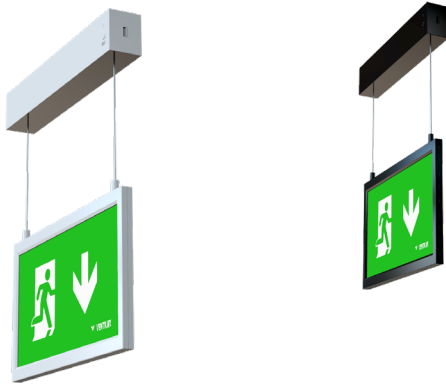

## Suspended Exit Sign

30m Viewing Distance	IP 40	LiFe PO4 Battery	Wall and Ceiling Mounting
1.4Kg	5700K	Class II	6Y Warranty

Order Code	<b>ATSP2M3/LED</b>
Mode of operation	Maintained
Emergency duration	3 hours
Input voltage	230/240V (207VAC - 264VAC) 50/60Hz
Power consumption	5.8VA, I <sub>nom</sub> = 24mA (Full Battery)
Battery type	Rechargeable LiFePO4 Battery 6.4V 0.6Ah
Battery low voltage cut off	5.7V DC
Battery discharge current @ 6.4V DC	0.15A
Lamp	1 watt LED Strip
Lamp colour	5700K
Lamp Life	L <sub>80</sub> B <sub>50</sub> 80000 Hours
Viewing Distance	30m
Nominal lamp voltage	V <sub>rated</sub> = 5.5V DC
Nominal lamp current @ 6.4V DC	I <sub>rated</sub> = 0.14A CC
Nominal lamp power	P <sub>rated</sub> = 1W
Maximum output voltage with no lamp connected	U-OUT = 10V DC
Ingress Protection	IP40
Cable entry	20mm on top and rear of product
Luminaire class	Class II
Product Weight	1.4Kg
Packaging Weight	0.15Kg
Standards	EN61347-2-7, EN61347-2-13, EN 60598-2-22, EN 55015
Environment	0°C to 45°C up to 80% relative humidity.