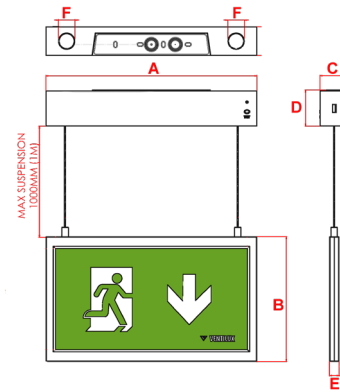

## Suspended Exit Sign

30m Viewing Distance	IP 40	LiFe PO4 Battery	Wall and Ceiling Mounting
1.4Kg	5700K	Class II	6Y Warranty

Order Code	<b>ATSP2M3/LED</b>
Mode of operation	Maintained
Emergency duration	3 hours
Input voltage	230/240V (207VAC - 264VAC) 50/60Hz
Power consumption	5.8VA, I <sub>nom</sub> = 24mA (Full Battery)
Battery type	Rechargeable LiFePO4 Battery 6.4V 0.6Ah
Battery low voltage cut off	5.7V DC
Battery discharge current @ 6.4V DC	0.15A
Lamp	1 watt LED Strip
Lamp colour	5700K
Lamp Life	L <sub>80</sub> B <sub>50</sub> 80000 Hours
Viewing Distance	30m
Nominal lamp voltage	V <sub>rated</sub> = 5.5V DC
Nominal lamp current @ 6.4V DC	I <sub>rated</sub> = 0.14A CC
Nominal lamp power	P <sub>rated</sub> = 1W
Maximum output voltage with no lamp connected	U-OUT = 10V DC
Ingress Protection	IP40
Cable entry	20mm on top and rear of product
Luminaire class	Class II
Product Weight	1.4Kg
Packaging Weight	0.15Kg
Standards	EN61347-2-7, EN61347-2-13, EN 60598-2-22, EN 55015
Environment	0°C to 45°C up to 80% relative humidity.

Available Accessories					
Order Code	Description	Material	Cutout (mm)	Dimensions(mm)	
AT/RK	Recessing Kit	ABS	370 x 55	390	80