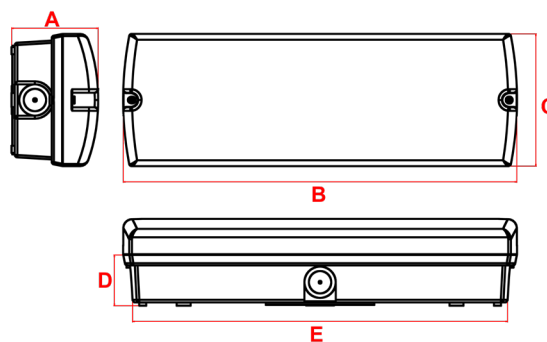

Visor

Surface Mounted Bulkhead

130 Lumens	1 Watt	6500K	Wall and Ceiling Mounting
Ni-Cd Battery	Class I	IP 65	3Y Warranty

Materials

Housing: Polycarbonate
Standard Colour: White - RAL 9016

Warranty

Standard Warranty: 3 Years
Alternative Warranty: 6 Years
Add **/6Y** Years to Order Code

Order Code	VIM3/LED
Mode of operation	Maintained
Emergency duration	3 hours
Input voltage	230/240V (207VAC - 264VAC) 50/60Hz
Power consumption	9.5VA, I _{nom} = 0.04A (Full Battery)
Battery type	Rechargeable high temp Ni-Cd 3.6V 1.5Ah
Battery low voltage cut off	3V DC
Battery discharge current @ 3.6V DC	0.3A
Lamp Lifetime	L ₈₀ B ₅₀ 50000 Hours
Lamp	1W LED
Lamp colour	6500K
Lumen Level in emergency	130lm
Nominal lamp voltage	V _{rated} = 2.9V DC
Nominal lamp current @ 3.6V	I _{rated} = 0.29A
Nominal lamp power @ 3.6V	P _{rated} = 0.8W
Maximum output voltage with no lamp connected	U-OUT = 6V AC
Ingress protection	IP65
Cable entry	To be Drilled and Glanded on installation (Glands not included)
Luminaire class	Class I
Product Weight	0.8 Kg
Packaging Weight	0.093Kg
Standards	EN61347-2-7, EN61347-2-13, EN 60598-2-22, EN 55015
Environment	0°C to 45°C up to 80% relative humidity