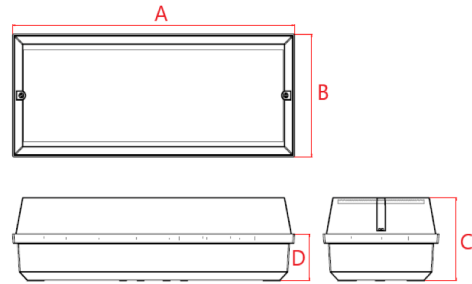

## 3W Emergency Bulkhead

<b>IP 65</b>	<b>6Y</b> Warranty	<b>IK 10</b>	Wall & Ceiling Mounted
<b>420</b> Lumens	<b>1.4Kg</b>	NiCd Battery	<b>6000K</b>

Order Code	<b>WPNM3/LED3W/P</b>
Mode of operation	Non-Maintained
Emergency duration	3 Hours
Input voltage	230-240V AC
Power consumption	3.5VA
Battery type	4.8V 4.5Ah NiCd
Battery low voltage cut off	4V
Battery discharge current @ 4.8V DC	0.78A
Lamp	3 X 1 Watt CREE XP-G3 LED
Lamp colour	6000K Cool White
Lamp lumen level in emergency	420
Nominal lamp voltage	9V
Nominal lamp current	0.35A CC
Nominal lamp power	3 Watts
Maximum output voltage with no lamp connected	U-OUT=13.5V DC
Ingress Protection	IP65
Impact Resistance	IK10
Cable entry	To be Drilled and Glanded on installation (Glands not included)
Luminaire class	Class I
Product Weight	1.4 Kg
Packaging Weight	0.17 Kg
Standards	EN61347-2-7, EN 60598-2-22, EN 55015
Environment	0°C to 45°C up to 80% relative humidity

Available Accessories					
Order Code	Description	Material	Cutout (mm)	Dimensions(mm)	
WP/SRK	Semi-Recessing Kit	Powder Coated Steel	360 x 143	398	179