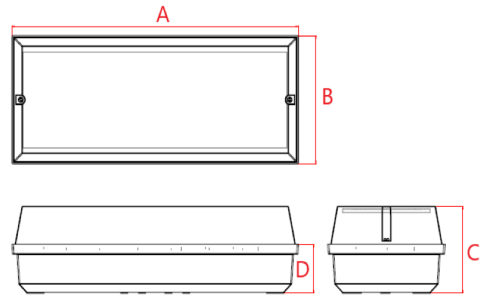

Weather Proof

IP65 3W DALI Emergency Bulkhead

IP 65	6Y Warranty	IK 10	Wall & Ceiling Mounted
420 Lumens	1.6Kg	NiCd Battery	6000K

Order Code	WPNM3/LED3W/DA
Mode of operation	Non-Maintained DALI
Emergency duration	3 Hours
Input voltage	230-240V AC
Power consumption	8VA
Battery type	6V 4.5Ah NiCd
Battery low voltage cut off	5V
Battery discharge current @ 6V DC	0.85A
Lamp	3 X 1 Watt CREE XP-G3 LED
Lamp colour	6000K Cool White
Lamp lumen level in emergency	420
Nominal lamp voltage	3V
Nominal lamp current	1A
Nominal lamp power	3 Watts
Maximum output voltage with no lamp connected	U-OUT=10V DC
Ingress Protection	IP65
Impact Resistance	IK10
Cable entry	To be Drilled and Glanded on installation (Glands not included)
Luminaire class	Class I
Product Weight	1.6 Kg
Packaging Weight	0.17 Kg
Standards	EN61347-2-7, EN 60598-2-22, EN 55015
Environment	0°C to 45°C up to 80% relative humidity

Materials

Housing: Polycarbonate (Base)
Clear Polycarbonate (Diffuser)

Geartray: Powder coated sheet steel

Standard Colour: White RAL 9016
Alternative Colours: Available on request

Warranty

Standard Warranty: 6 Years
Alternative Warranty: 10 Years
Add **/10Y** to Order Code

Available Accessories

Order Code	Description	Material	Cutout (mm)	Dimensions(mm)	
WP/SRK	Semi-Recessing Kit	Powder Coated Steel	360 x 143	398	179

Photometrics

Mounting Height	Lighting level directly under Luminaire	↔		↔		↔		↔		↔	
		0.5	1.0	0.5	1.0	0.5	1.0	0.5	1.0	0.5	1.0
2m	37.49	6.3	5.2	15.0	12.5	14.0	11.6	13.0	10.7	5.4	4.4
2.5m	24.03	6.9	5.7	16.7	13.8	15.5	12.9	14.3	11.9	5.9	4.9
3m	16.70	7.5	6.1	18.2	14.9	16.9	13.9	15.5	12.9	6.4	5.1
4m	9.40	8.4	6.6	20.6	16.8	19.2	15.6	17.7	14.4	7.2	5.2
6m	4.18	9.2	5.9	24.3	18.4	22.4	16.8	20.5	15.2	7.6	5.8
8m	2.35	8.2	5.5	26.4	16.4	23.7	16.4	20.9	16.4	8.2	5.6
10m	1.51	8.2	4.9	22.1	16.3	22.4	16.3	22.6	16.2	8.1	4.4